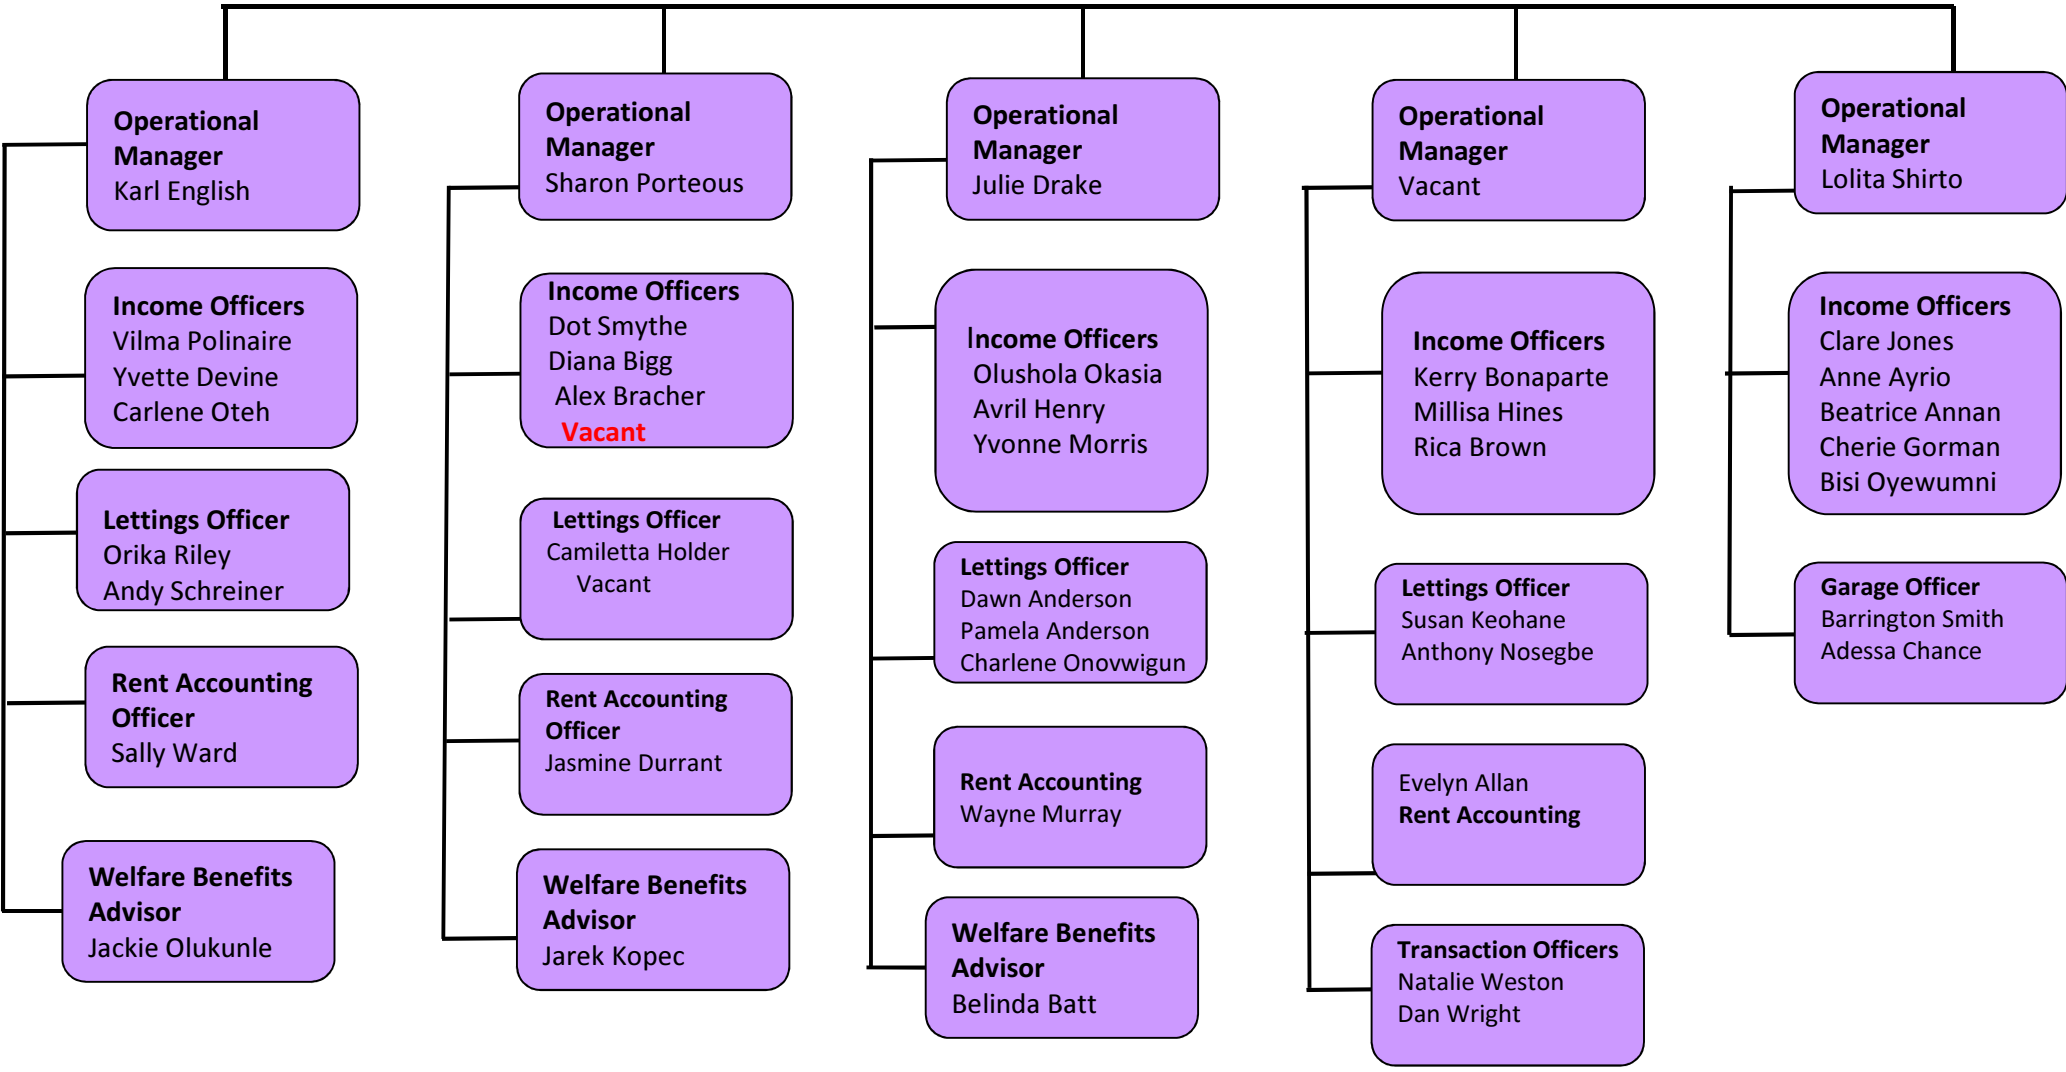

**Colin Alexander -  
Head of Incomes & Lettings**

**Operational Manager**  
Karl English

**Income Officers**  
Vilma Polinaire  
Yvette Devine  
Carlene Oteh

**Lettings Officer**  
Orika Riley  
Andy Schreiner

**Rent Accounting Officer**  
Sally Ward

**Welfare Benefits Advisor**  
Jackie Olukunle

**Operational Manager**  
Sharon Porteous

**Income Officers**  
Dot Smythe  
Diana Bigg  
Alex Bracher  
**Vacant**

**Lettings Officer**  
Camiletta Holder  
Vacant

**Rent Accounting Officer**  
Jasmine Durrant

**Welfare Benefits Advisor**  
Jarek Kopec

**Operational Manager**  
Julie Drake

**Income Officers**  
Olushola Okasia  
Avril Henry  
Yvonne Morris